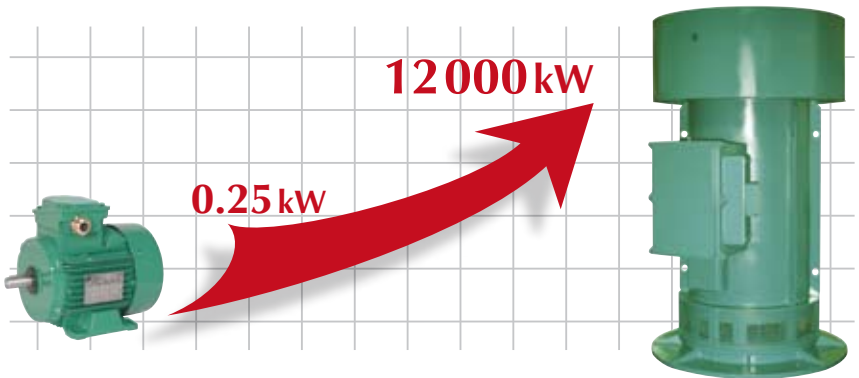

■ 38 industrial sites
■ 470 sales & service centres

▶ ALTERNATORS

- Low to high voltage
- 4 to 14 pole
- IP 23 to IP 55 enclosure
- Solas compliant

▶ MOTORS

- Asynchronous & synchronous, DC
- High efficiency
- Permanent magnet technologies
- Water cooled
- Safety
 - smoke extraction (200 to 400°C)
 - ATEX explosion proof
- Brake motors