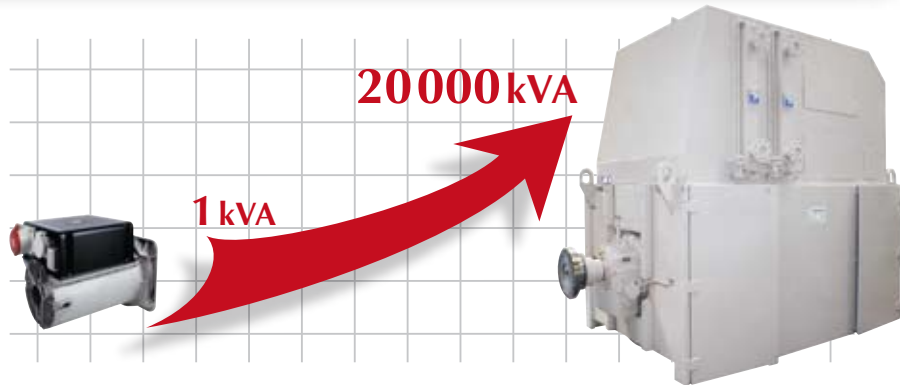

■ 38 industrial sites
■ 470 sales & service centres

▶ ALTERNATORS

- Low to high voltage
- 4 to 14 pole
- IP 23 to IP 55 enclosure
- Solas compliant

▶ MOTORS

- Asynchronous & synchronous, DC
- High efficiency
- Permanent magnet technologies
- Water cooled
- Safety
 - smoke extraction (200 to 400°C)
 - ATEX explosion proof
- Brake motors