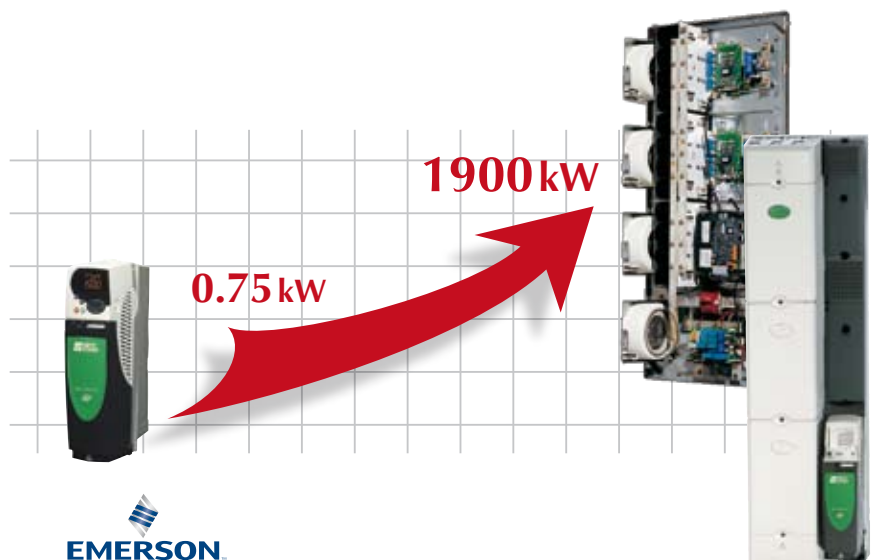

▶ INVERTERS

- AC & DC
- Open loop, closed loop
- Servo
- IP00 modules, wall mounted, free standing, IP55 cabinet
- Liquid cooled
- Soft-starters